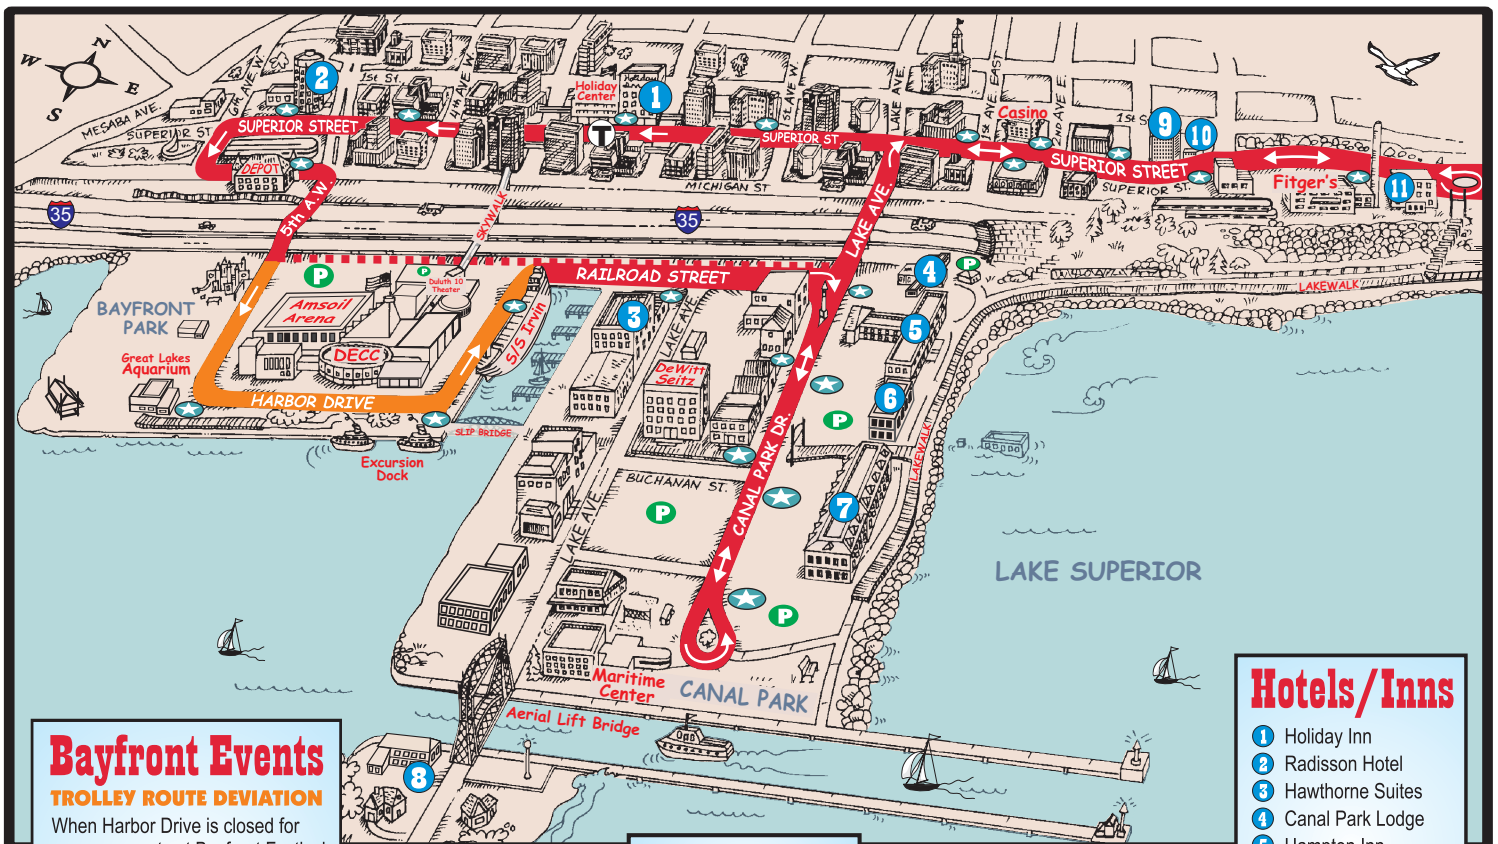

Port Town Trolley Daily Schedule

Holiday Center	Radisson Hotel	Depot Museum	Great Lakes Aquarium	Excursion Dock	S/S Irvin Ore Boat	Maritime Center	Fitger's Complex
11:30	11:33	11:35	11:36	11:37	11:38	11:50	11:55
12:00	12:03	12:05	12:06	12:07	12:08	12:20	12:25
12:30	12:33	12:35	12:36	12:37	12:38	12:50	12:55
1:00	1:03	1:05	1:06	1:07	1:08	1:20	1:25
1:30	1:33	1:35	1:36	1:37	1:38	1:50	1:55
2:00	2:03	2:05	2:06	2:07	2:08	2:20	2:25
2:30	2:33	2:35	2:36	2:37	2:38	2:50	2:55
3:00	3:03	3:05	3:06	3:07	3:08	3:20	3:25
3:30	3:33	3:35	3:36	3:37	3:38	3:50	3:55
4:00	4:03	4:05	4:06	4:07	4:08	4:20	4:25
4:30	4:33	4:35	4:36	4:37	4:38	4:50	4:55
5:00	5:03	5:05	5:06	5:07	5:08	5:20	5:25
5:30	5:33	5:35	5:36	5:37	5:38	5:50	5:55
6:00	6:03	6:05	6:06	6:07	6:08	6:20	6:25
6:30	6:33	6:35	6:36	6:37	6:38	6:50	6:55
7:00	7:03						

Trolley loops downtown, Canal Park and Bayfront every 30 minutes

Bayfront Events
TROLLEY ROUTE DEVIATION
 When Harbor Drive is closed for summer events at Bayfront Festival Park, stops along the orange routing will not be served by the Trolley (see map). Harbor Drive will be closed for summer events at Bayfront Festival Park like Grandma's Marathon and Bayfront Blues Festival.

- Trolley Stop
- Trolley Route
- Public Parking
- Transit Center

- Hotels/Inns**
- 1 Holiday Inn
 - 2 Radisson Hotel
 - 3 Hawthorne Suites
 - 4 Canal Park Lodge
 - 5 Hampton Inn
 - 6 Inn on Lake Superior
 - 7 Comfort Suites
 - 8 South Pier Inn
 - 9 Sheraton Hotel
 - 10 Voyageur Inn
 - 11 Fitger's Inn