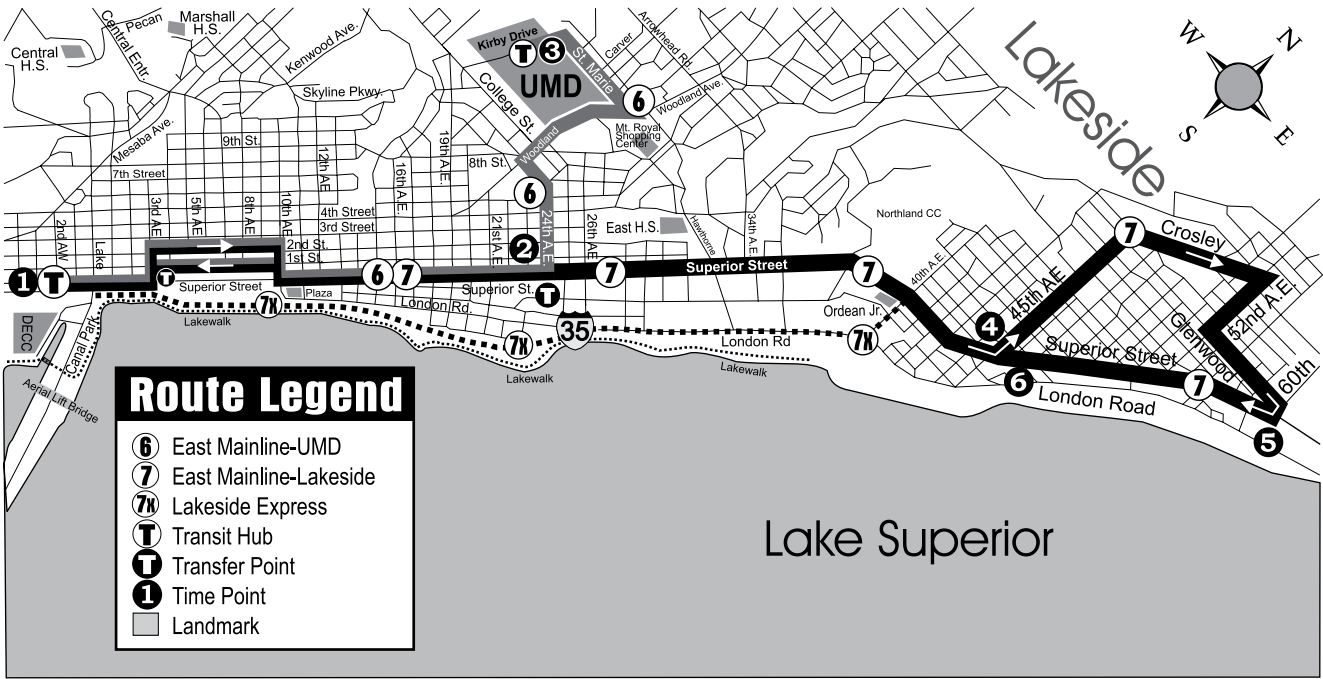

### FROM DOWNTOWN

	1	2	4	5	6
Route	Transit Center	Superior St & 24th AE	45th AE & Superior St	Superior St & 60th AE	Superior St & 45th AE
7	8:15	8:27	8:32g	8:52	8:55
7	9:15	9:27	9:32	9:51	9:54
7	10:15	10:27	10:32g	10:51	10:54
7	11:15	11:27	11:32g	11:51	11:54
7	12:15	12:27	12:32g	12:51	12:54
7	1:15	1:27	1:32g	1:51	1:54
7	2:15	2:27	2:32	2:38	2:41
7	3:15	3:27	3:32	3:38	3:41
7	4:15	4:27	4:32	4:38	4:41
7	5:15	5:27	5:32	5:38	5:41
7	6:15	6:27	6:32	6:38	6:41

### TO DOWNTOWN

	4	5	6	2	1	
Route	45th AE & Superior St	Superior St & 60th AE	Superior St & 45th AE	Superior St & 24th AE	Holiday Center	Destination
7	8:46	8:52	8:55	9:01	9:10	DT
7	9:45	9:51	9:54	10:00x	10:15	10
7	10:45	10:51	10:54	11:00x	11:15	10
7	11:45	11:51	11:54	12:00x	12:15	10
7	12:45	12:51	12:54	1:00x	1:15	10
7	1:45	1:51	1:54	2:00x	2:15	10
7	2:32	2:38	2:54g	3:00x	3:15	10
7	3:32	3:38	3:54g	4:00x	4:15	10
7	4:32	4:38	4:54g	5:00x	5:15	10
7	5:32	5:38	5:45g	5:51	6:03	0
7	6:32	6:38	6:45g	6:51	7:03	0

g - To begin next trip at appropriate time, bus delays before continuing. Riders should expect delays.  
x - Bus runs via 1st Street from 10th Avenue east to 6th Avenue West. Last stop on 1st Street is at 3rd Avenue East.

### Route Legend

- 6** East Mainline-UMD
- 7** East Mainline-Lakeside
- 7R** Lakeside Express
- T** Transit Hub
- T** Transfer Point
- 1** Time Point
- █ Landmark

Lake Superior