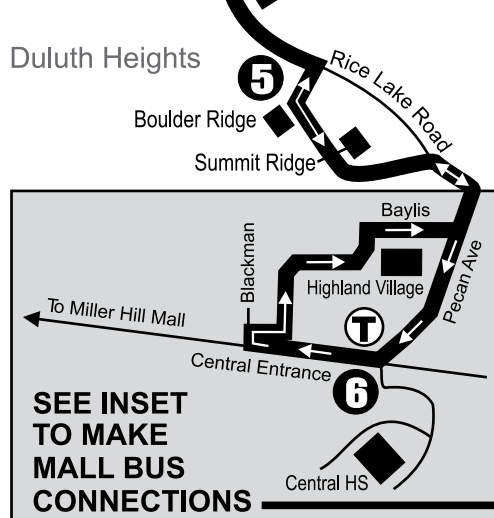

18 CSS / UMD

WEEKDAY

FROM UMD

TO UMD

	①	②	③	④	⑤	⑥
Route	UMD Kirby Plaza	College of St Scholastica	Kenwood Ave & Arrowhead Rd	Campus Park Housing	Boulder Ridge	Central Entrance & Pecan
18	8:00	8:07	8:10	8:16	8:18	8:23
18	9:00	9:07	9:10	9:16	9:18	9:23
18	10:00	10:07	10:10	10:16	10:18	10:23
18	11:00	11:07	11:10	11:16	11:18	11:23
18	12:00	12:07	12:10	12:16	12:18	12:23
18	1:00	1:07	1:10	1:16	1:18	1:23
18	2:00	2:07	2:10	2:16	2:18	2:23
18	3:00	3:07	3:10	3:16	3:18	3:23
18	4:00	4:07	4:10	4:16	4:18	4:23
18	5:00	5:07	5:10	5:16	5:18	5:23
18	6:00	6:07	6:10	6:16	6:18	6:23
18	6:52	6:59	7:02	7:08	7:10	7:15
18	7:52	7:59	8:02	8:08	8:10	8:15
18	8:52	8:59	9:02	9:08	9:10	9:15
18	9:52	9:59	10:02	10:08	10:10	10:15
18	10:52	10:59	11:02	11:08	11:10	11:15

	⑥	⑤	④	③	②	①	
Route	Central Entrance & Pecan	Boulder Ridge	Campus Park Housing	Kenwood Ave & Arrowhead Rd	College of St Scholastica	UMD Kirby Plaza	Destination
18	7:23	7:28	7:30	7:36	7:39	7:44	18
18	8:23	8:28	8:30	8:36	8:39	8:44	18
18	9:23	9:28	9:30	9:36	9:39	9:44	13U
18	10:23	10:28	10:30	10:36	10:39	10:44	13U
18	11:23	11:28	11:30	11:36	11:39	11:44	18
18	12:23	12:28	12:30	12:36	12:39	12:44	13U
18	1:23	1:28	1:30	1:36	1:39	1:44	13U
18	2:23	2:28	2:30	2:36	2:39	2:44	18
18	3:23	3:28	3:30	3:36	3:39	3:44	0
18	4:23	4:28	4:30	4:36	4:39	4:44	18
18	5:23	5:28	5:30	5:36	5:39	5:44	18
18	6:23	6:28	6:30	6:36	6:39	6:44	18
18	7:15	7:20	7:22	7:28	7:31	7:36	18
18	8:15	8:20	8:22	8:28	8:31	8:36	18
18	9:15	9:20	9:22	9:28	9:31	9:36	18
18	10:15	10:20	10:22	10:28	10:31	10:36	18
18	11:15	11:20	11:22	11:28	11:31	11:36	0

Route List

0 - Garage
13U - E4th UMD

18 - UMD / CSS

- Route Legend**
- 10 - Duluth Heights / Mall Area via 7th Street
 - 10H - Duluth Heights / Mall Area via 6th Avenue
 - 18 - UMD / CSS via Rice Lake & Arrowhead Rd.