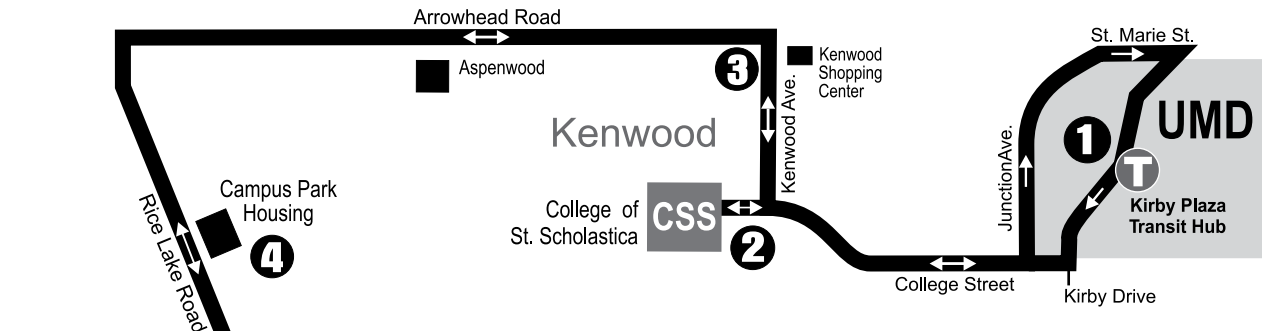

18 CSS / UMD

WEEKDAY

FROM UMD

TO UMD

	①	②	③	④	⑤	⑥
Route	UMD Kirby Plaza	College of St Scholastica	Kenwood Ave & Arrowhead Rd	Campus Park Housing	Boulder Ridge	Central Entrance & Pecan
18	8:00	8:07	8:10	8:16	8:18	8:23
18	9:00	9:07	9:10	9:16	9:18	9:23
18	10:00	10:07	10:10	10:16	10:18	10:23
18	11:00	11:07	11:10	11:16	11:18	11:23
18	12:00	12:07	12:10	12:16	12:18	12:23
18	1:00	1:07	1:10	1:16	1:18	1:23
18	2:00	2:07	2:10	2:16	2:18	2:23
18	3:00	3:07	3:10	3:16	3:18	3:23
18	4:00	4:07	4:10	4:16	4:18	4:23
18	5:00	5:07	5:10	5:16	5:18	5:23
18	6:00	6:07	6:10	6:16	6:18	6:23
18	6:52	6:59	7:02	7:08	7:10	7:15
18	7:52	7:59	8:02	8:08	8:10	8:15
18	8:52	8:59	9:02	9:08	9:10	9:15
18	9:52	9:59	10:02	10:08	10:10	10:15
18	10:52	10:59	11:02	11:08	11:10	11:15

	⑥	⑤	④	③	②	①	
Route	Central Entrance & Pecan	Boulder Ridge	Campus Park Housing	Kenwood Ave & Arrowhead Rd	College of St Scholastica	UMD Kirby Plaza	Destination
18	7:23	7:28	7:30	7:36	7:39	7:44	18
18	8:23	8:28	8:30	8:36	8:39	8:44	18
18	9:23	9:28	9:30	9:36	9:39	9:44	13U
18	10:23	10:28	10:30	10:36	10:39	10:44	13U
18	11:23	11:28	11:30	11:36	11:39	11:44	18
18	12:23	12:28	12:30	12:36	12:39	12:44	13U
18	1:23	1:28	1:30	1:36	1:39	1:44	13U
18	2:23	2:28	2:30	2:36	2:39	2:44	18
18	3:23	3:28	3:30	3:36	3:39	3:44	0
18	4:23	4:28	4:30	4:36	4:39	4:44	18
18	5:23	5:28	5:30	5:36	5:39	5:44	18
18	6:23	6:28	6:30	6:36	6:39	6:44	18
18	7:15	7:20	7:22	7:28	7:31	7:36	18
18	8:15	8:20	8:22	8:28	8:31	8:36	18
18	9:15	9:20	9:22	9:28	9:31	9:36	18
18	10:15	10:20	10:22	10:28	10:31	10:36	18
18	11:15	11:20	11:22	11:28	11:31	11:36	0

Route List

0 - Garage
13U - E4th UMD

18 - UMD / CSS

- Route Legend**
- 10 - Duluth Heights / Mall Area via 7th Street
 - 10H - Duluth Heights / Mall Area via 6th Avenue
 - 18 - UMD / CSS via Rice Lake & Arrowhead Rd.