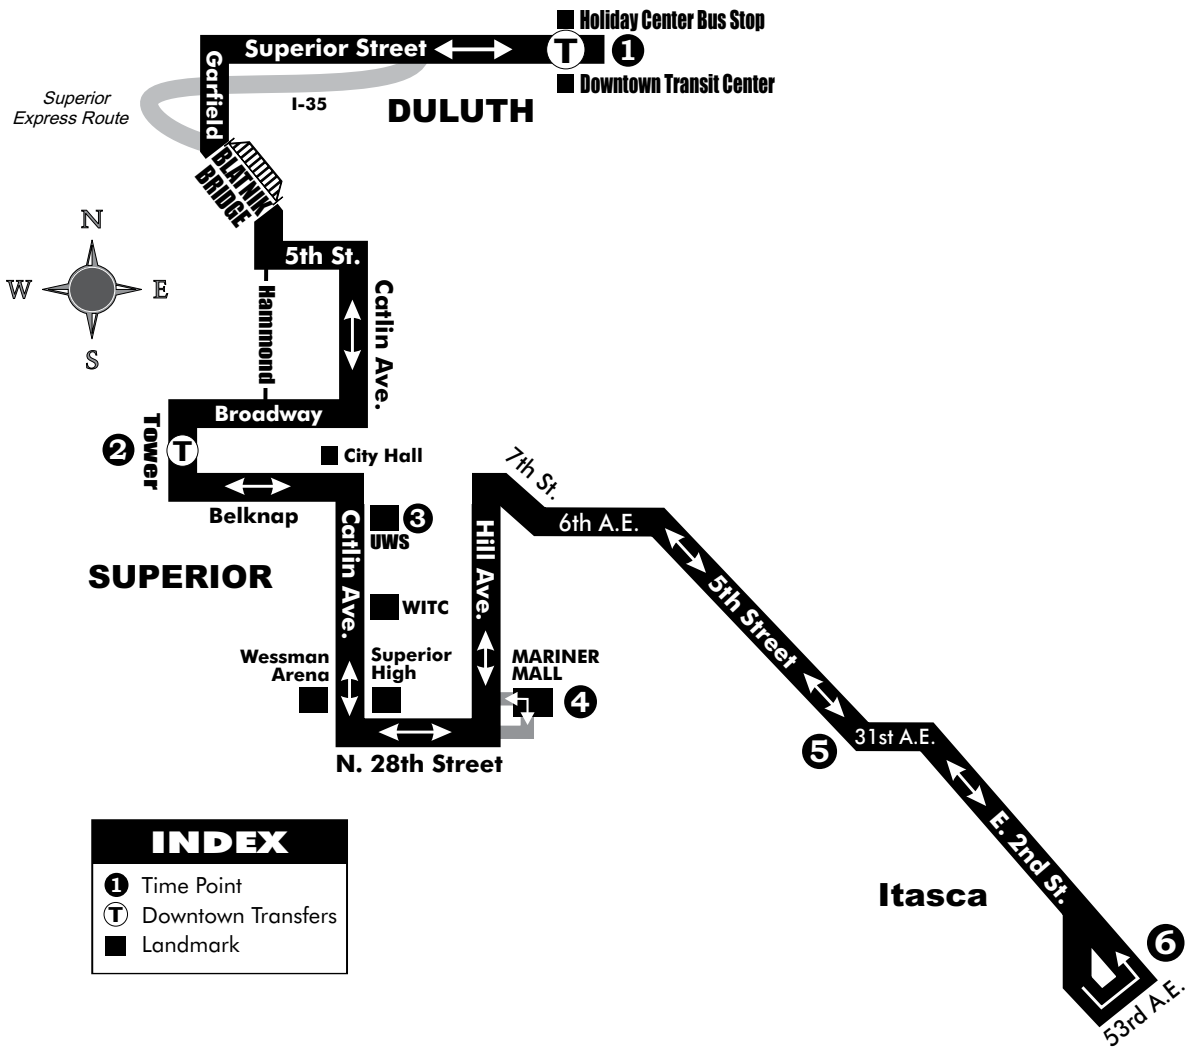

t - Leaves 14th & Tower via Belknap, Hammond, Blatnik Bridge, Garfield Avenue, West Superior Street to DTA garage (does NOT go to downtown Duluth).

u - Leaves 14th & Tower via Tower, Broadway, Hammond, Blatnik Bridge, Garfield Avenue, West Superior Street to DTA garage (does NOT go to downtown Duluth).

TO DULUTH

	⑥	⑤	④	③	②	①	
Route	Itasca 53rd AE & 4th St E	31st AE & 5th St	Mariner Mall	UWS	Tower & 14th St	Transit Center	Destination
16	10:44	10:49	11:00	11:04	11:12	11:35	11K
16	11:44	11:49	12:00	12:04	12:12	12:35	11K
16	12:44	12:49	1:00	1:04	1:12	1:35	11K
16	1:44	1:49	2:00	2:04	2:12	2:35	11K
16	2:44	2:49	3:00	3:04	3:12	3:35	11K
16	3:44	3:49	4:00	4:04	4:12	4:35	11K
16	4:44	4:49	5:00	5:04	5:12	5:35	11K
16	5:44	5:49	6:00	6:04	6:12	6:35	DT
16	6:35	6:40	6:51	6:55	7:03u	---	0

Route List

- 0 - Garage
- 11K - E8th Kenwood
- 12 - Kenwood
- 15 - Park Point
- 16 - Duluth Superior
- 16X - Duluth Superior Express
- DT - Downtown

INDEX	
①	Time Point
T	Downtown Transfers
■	Landmark