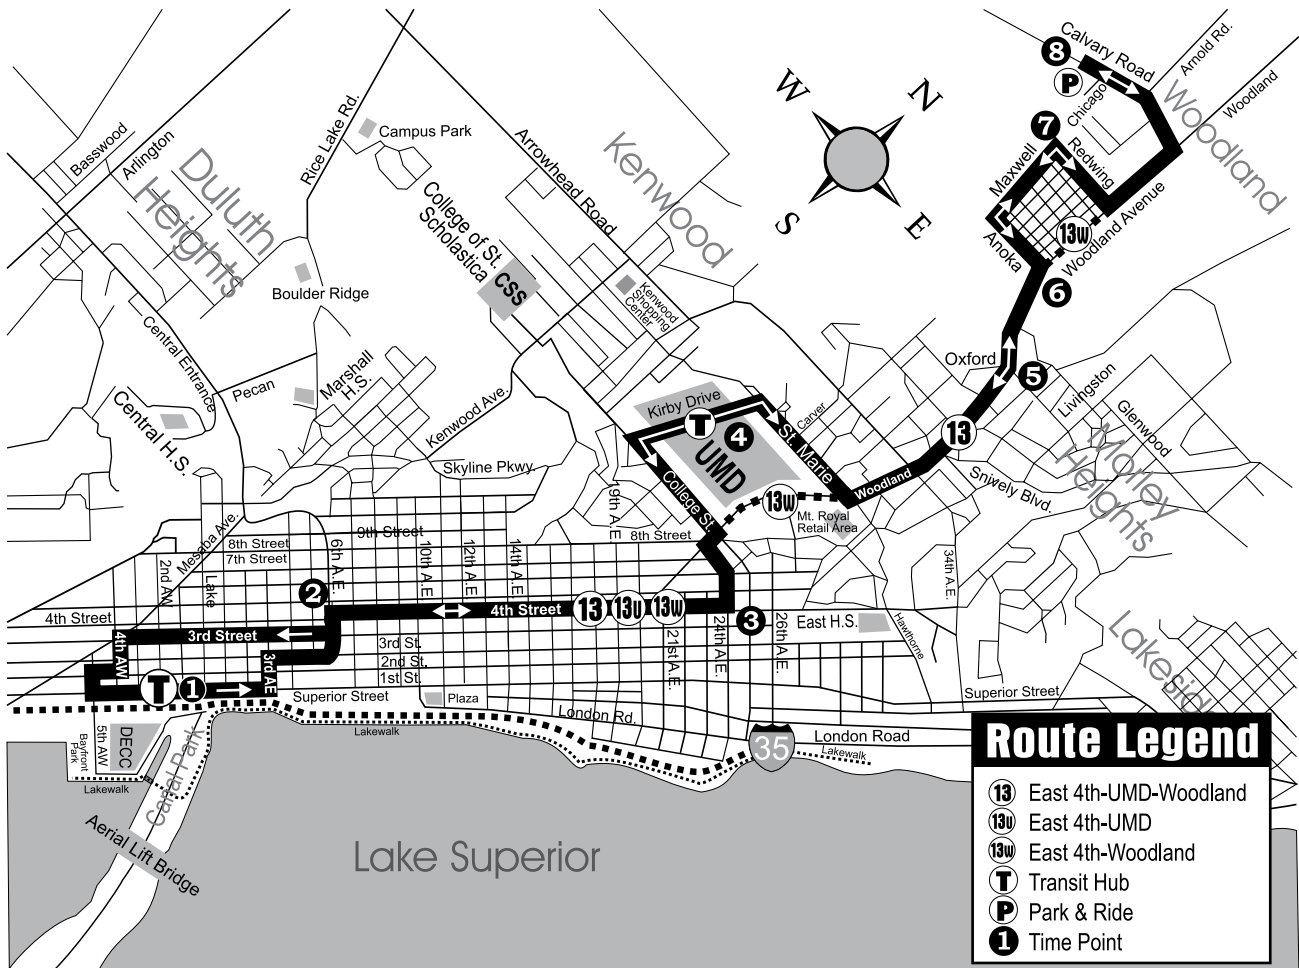

Route List

- 0 - Garage
- 2 - New Duluth
- 6 - Mainline UMD
- 9 - Piedmont
- 9LS - Lake Superior College
- 9M - Piedmont Mall
- 9MT - Piedmont Morris Thomas

- 10 - Duluth Heights Mall
- 13 - E4th UMD Woodland
- 13U - E4th UMD
- 13W - E4th Woodland
- 16 - Duluth Superior
- 18 - UMD / CSS
- DT - Downtown

Route Legend

- **13** East 4th-UMD-Woodland
- **13U** East 4th-UMD
- **13W** East 4th-Woodland
- **T** Transit Hub
- **P** Park & Ride
- **1** Time Point