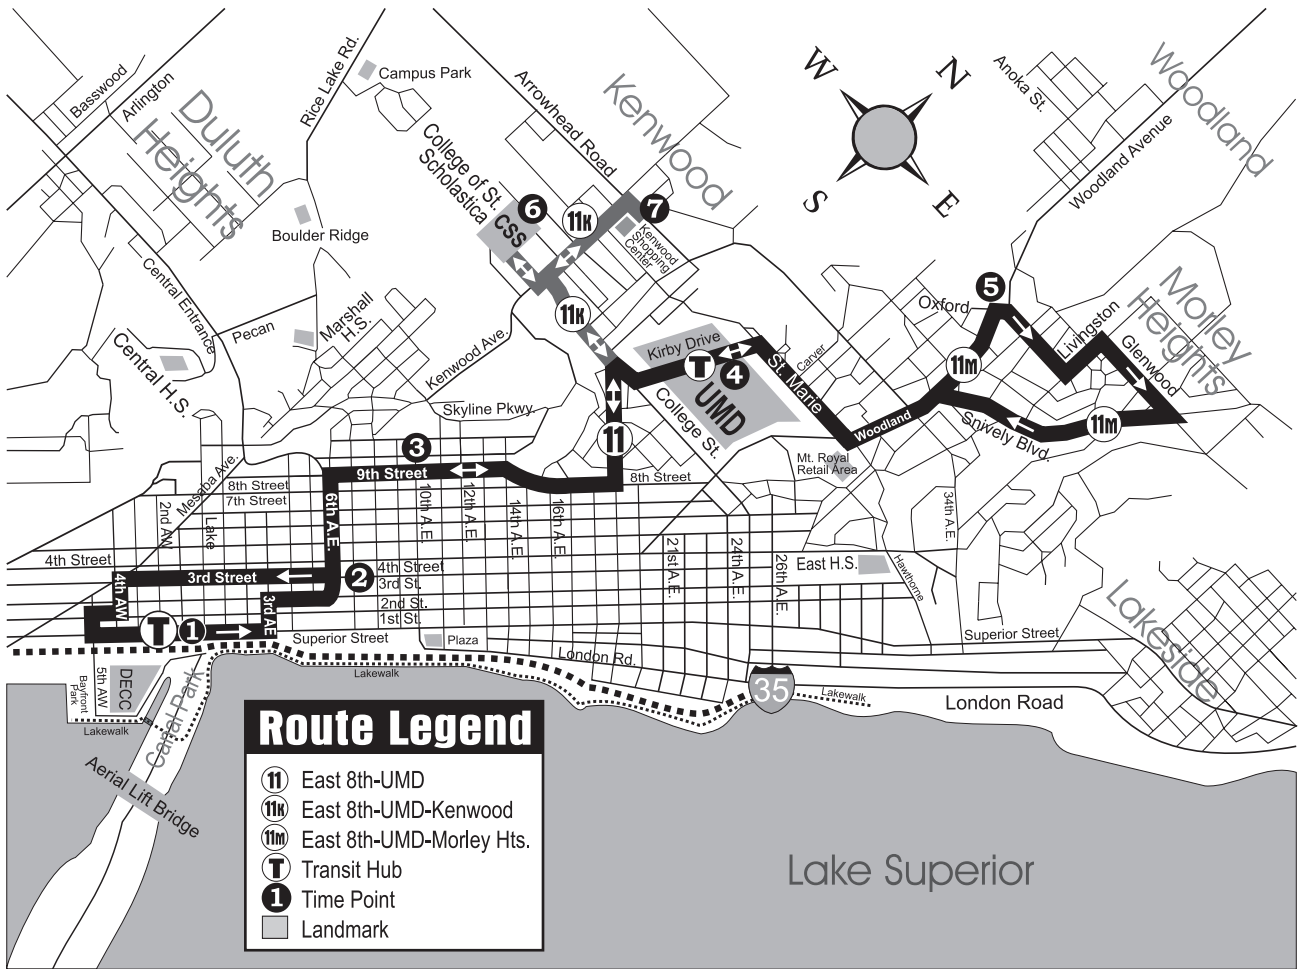

r - Bus runs to downtown via 3rd Avenue East.

### TO DOWNTOWN

	⑦	⑥	④	③	②	①	
Route	Kenwood Ave & Arrowhead Rd	College of St Scholastica	UMD Kirby Plaza	9th St & 10th AE	6th AE & 4th St	Holiday Center	Destination
11K	10:26	10:29	10:34	10:39	10:44r	10:50	16
11K	11:26	11:29	11:34	11:39	11:44r	11:50	16
11K	12:26	12:29	12:34	12:39	12:44r	12:50	16
11K	1:26	1:29	1:34	1:39	1:44r	1:50	0
11K	2:26	2:29	2:34	2:39	2:44r	2:50	16
11K	3:26	3:29	3:34	3:39	3:44r	3:50	16
11K	4:26	4:29	4:34	4:39	4:44r	4:50	16
11K	5:26	5:29	5:34	5:39	5:44r	5:50	16
11K	6:11	6:14	6:19	6:24	6:29r	6:35	0

## Route List

- 0 - Garage
- 6 - Mainline UMD
- 10 - Duluth Heights Mall
- 11 - E8th UMD

- 11K - E8th Kenwood
- 11M - E8th UMD Morely Heights
- 16 - Duluth Superior
- DT - Downtown

Map showing bus routes in Duluth, MN, including streets like Superior Street, East 8th, and Kenwood Ave, and landmarks like UMD and College of St. Scholastica.