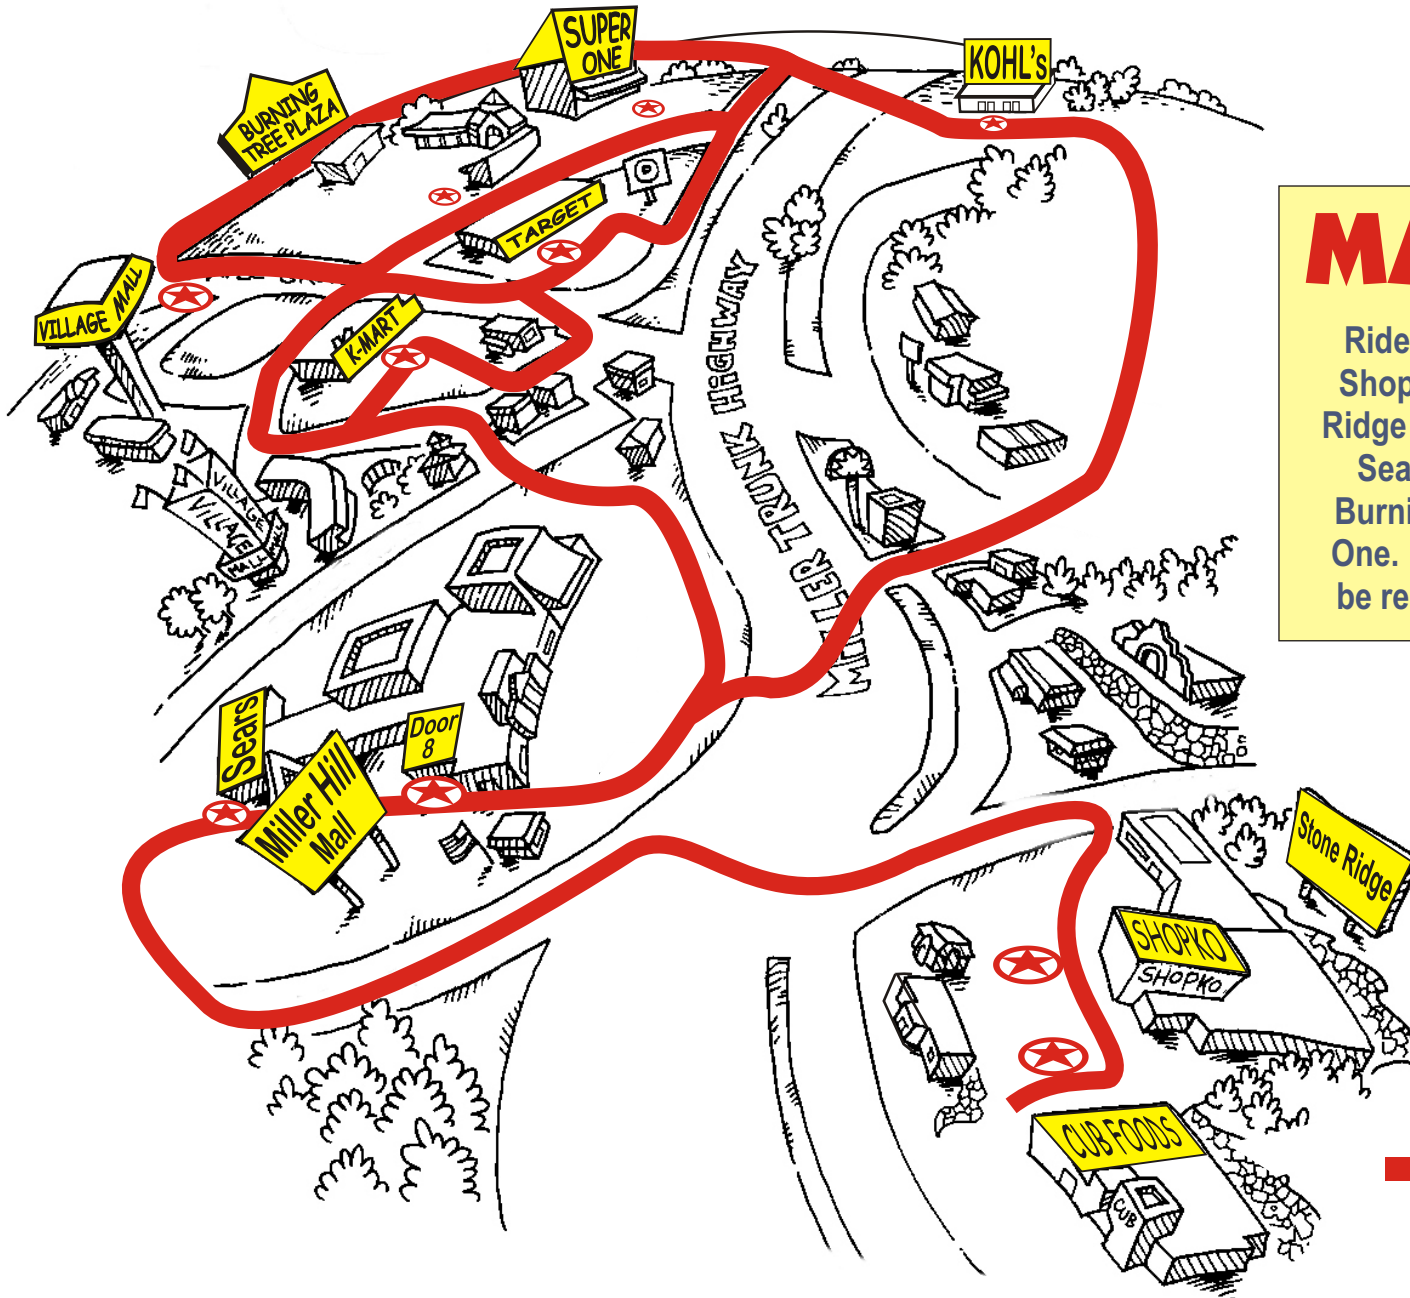

MALL AREA SHORT HOP

MASH ZONE

Ride MASH anytime in the Miller Hill Shopping District between the Stone Ridge Shopping Center, Miller Hill Mall, Sears, Village Mall, K-Mart, Target, Burning Tree Plaza, Kohl's and Super One. MASH fare is 25 cents and must be requested upon boarding the bus.

 MASH ROUTING
 MASH STOPS