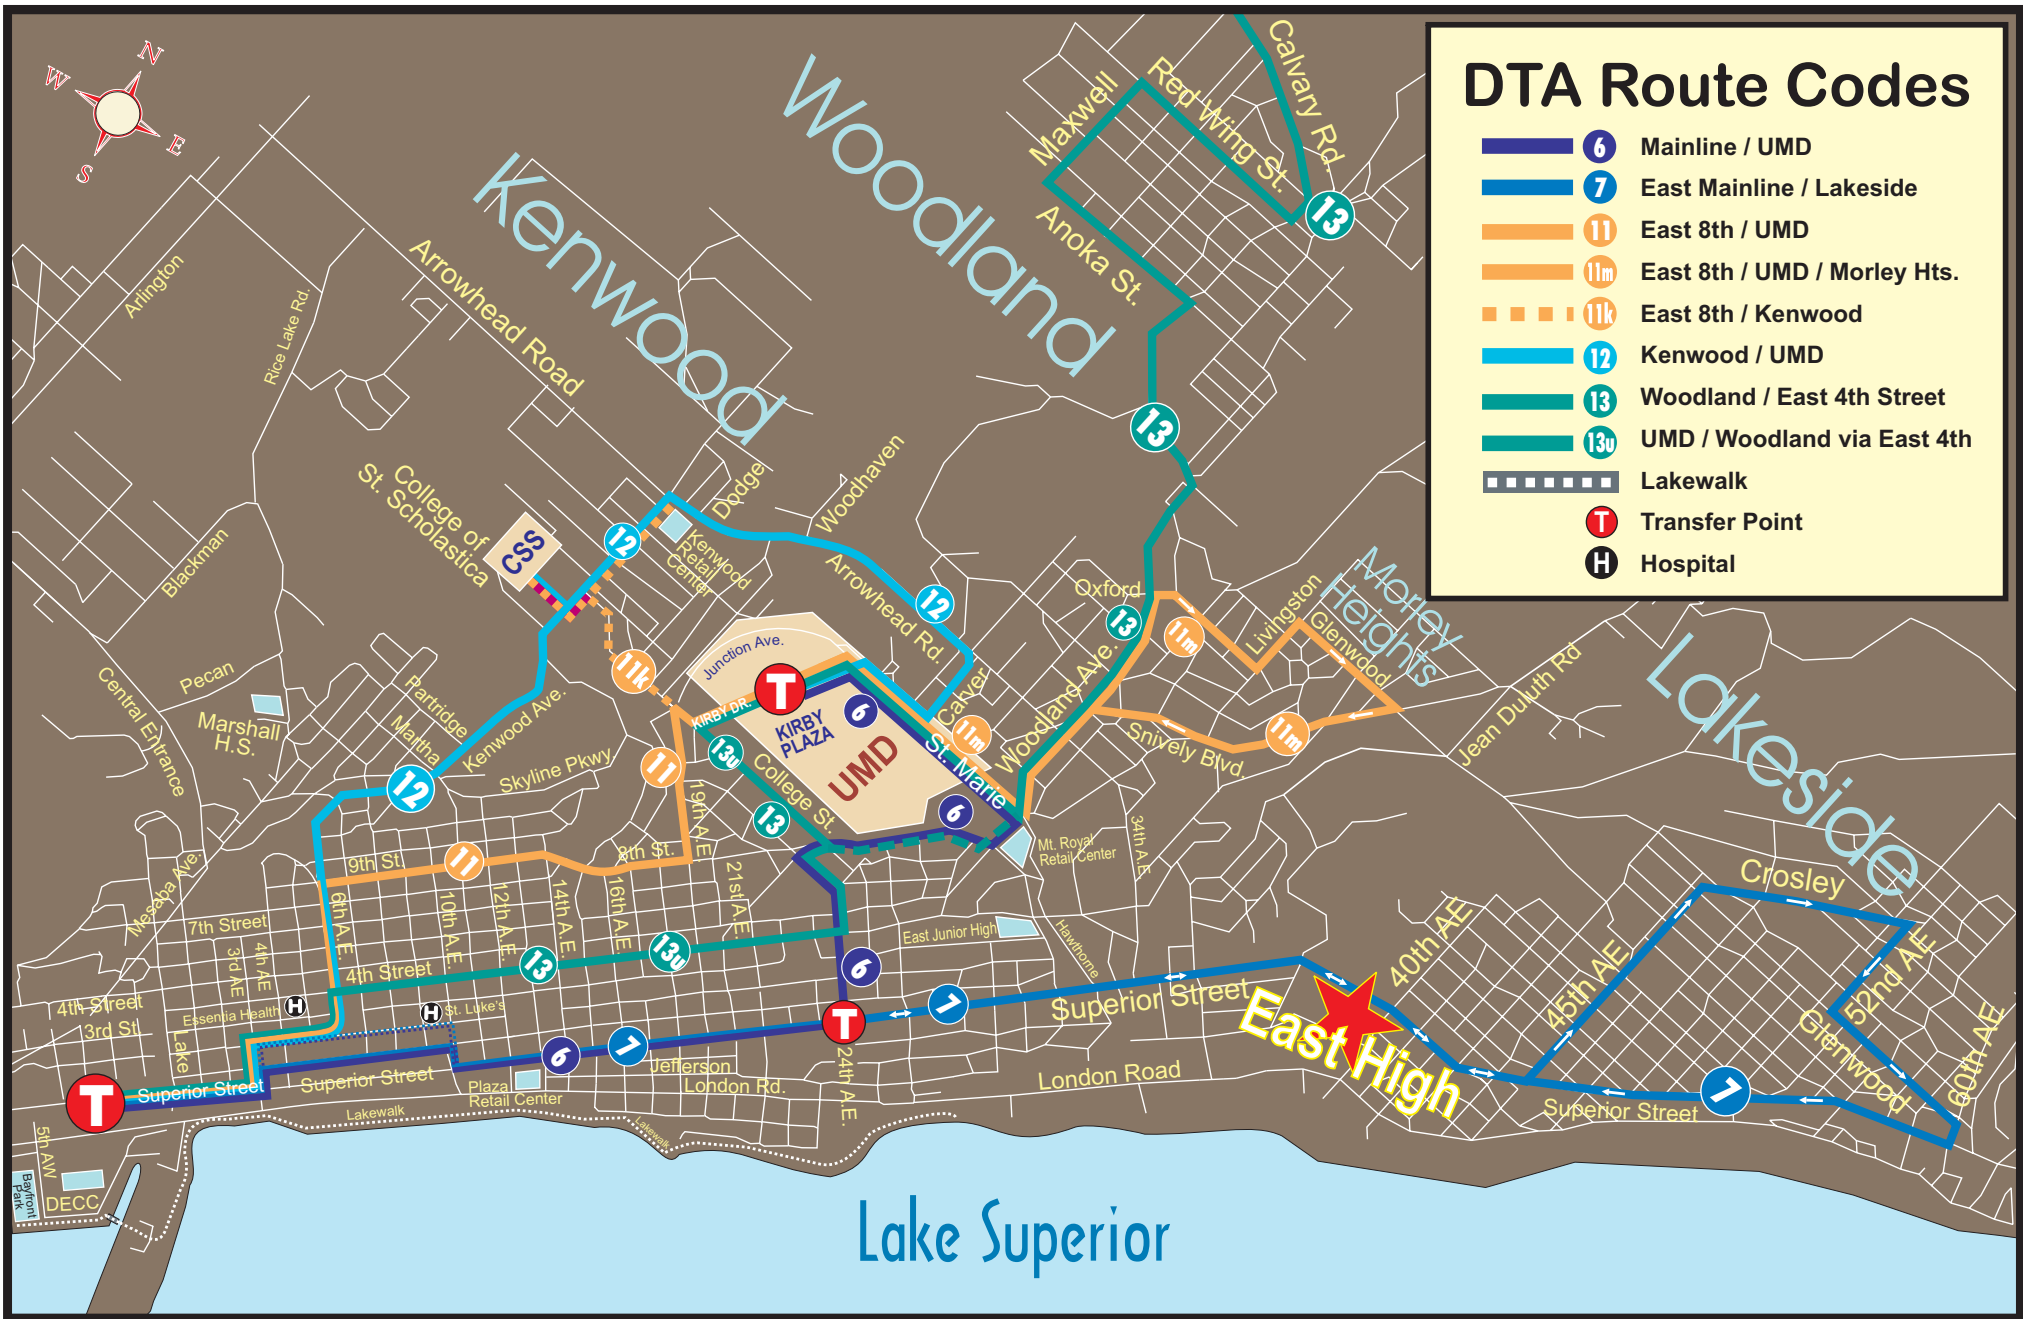

Morning DTA Service to East High School

Route 7 buses arrive from Lakeside

7:04 a.m.
7:29
8:02
8:32
8:50
9:50
10:50

See all Route 7 times under DTA schedules.

Route 7 buses arrive from downtown

7:06 a.m.
7:39
8:01
8:31
9:23
10:23

Afternoon DTA Service from East High School

Eastbound Route 7 buses depart

2:23 p.m.
2:53
3:23
3:53
4:28
5:28
6:08
6:23
6:55

See all Route 7 times under DTA schedules.

Westbound Route 7 buses depart

2:50 p.m.
3:20
4:00
4:17
4:55
5:32
5:57
6:27
6:52

★ Route 7 transfer connections can be made at 24th A.E. & Superior Street, UMD and Downtown Transit Center.