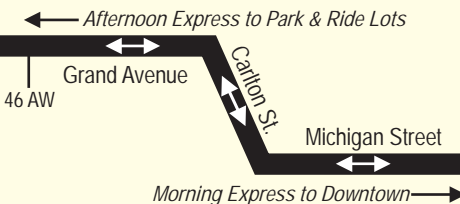

FREE Morning Peak Hour Service Zone

To Fond-du-lac 88th AW 46th AW

Grand Avenue Express Service Routing

Non-Stop between 46 A.W. & downtown

FREE Round-Trip Express service from these Grand Avenue Park & Ride lots:

- P** Spirit Mountain Parking Lot
8600 Grand Avenue
- P** Asbury Methodist Church
6822 Grand Avenue
- P** Bethany Baptist Church
6700 Grand Avenue
- P** Our Savior's Lutheran Church
4831 Grand Avenue

ROUTE CODES

- | | |
|-------------------------|-------------------------------------|
| 1 — Grand Avenue / Zoo | 6 — East Mainline UMD |
| 2 — New Duluth | 6E3 — 6AE & 3rd Street (SMDC) |
| 2F — Fond du Lac | 7 — Lakeside |
| 2X — New Duluth Express | 10 — Duluth Heights / Mall |
| 3 — Proctor | 10H — Duluth Heights / Mall via 6AE |
| 3X — Proctor Express | PRX — (Park & Ride) West Express |

INDEX

- 1** Time Point
- L** Landmark
- T** Transit Center
- P** Park & Ride