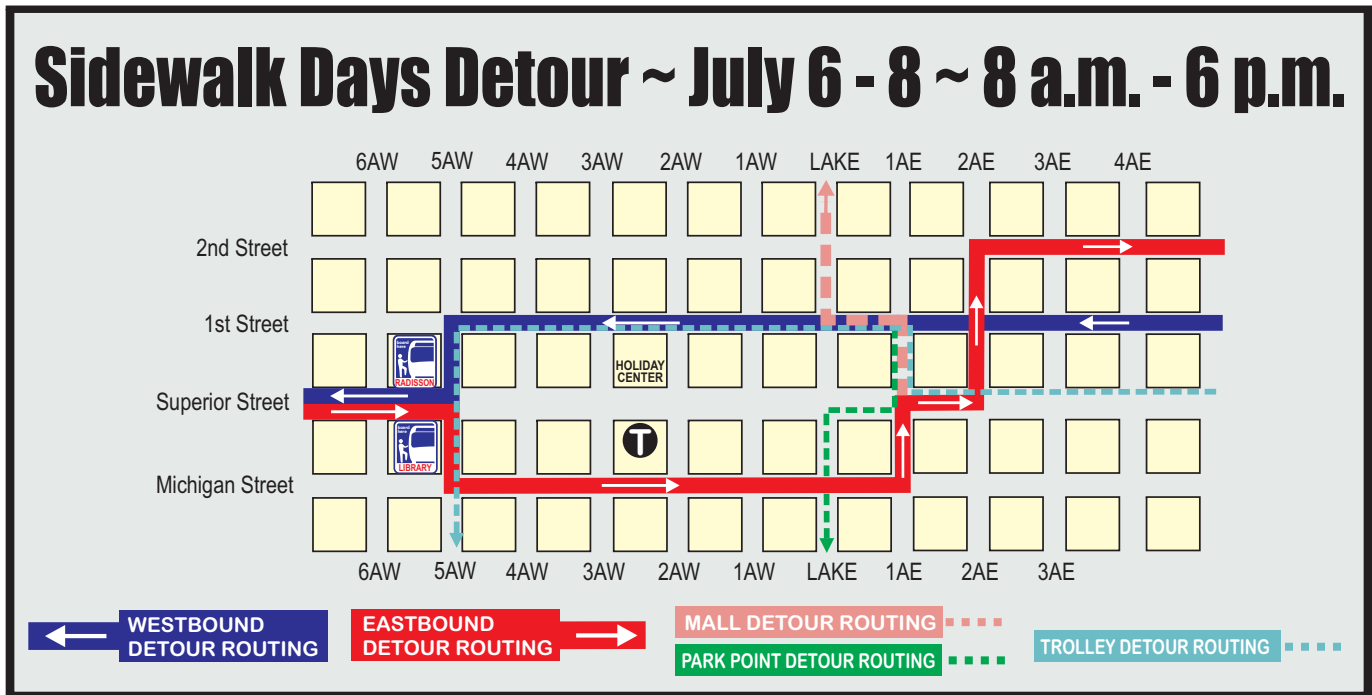

# DTA detours Superior Street for Sidewalk Days

In an effort to accommodate *Downtown Duluth Sidewalk Days July 6-8*, DTA buses will be detoured off Superior Street onto Michigan and First Streets from 8 a.m. until 6 p.m. (See detour map below.)

### WEDNESDAY ~ JULY 6 - CLASSIC CAR SHOW 3 p.m. to 9 p.m.

Eastbound DTA buses will remain on Michigan Street to 4th A.E. and Second Street as East Superior Street will be closed for the Classic Car Show from 3 p.m. to 9 p.m.

### SATURDAY ~ JULY 9 ~ SUPERIOR STREET DANCE After 5 p.m.

Eastbound buses will detour onto Michigan Street between 2th A.W. and 1st A.W. for Saturday night's Superior Street Dance. Westbound buses will detour onto First Street between 1st A.W. and 2nd A.W.

**DTA buses will board riders at temporary bus stops posted along First Street and Michigan Street. Riders are advised to transfer at the Library or Radisson for easy connections to other buses.**