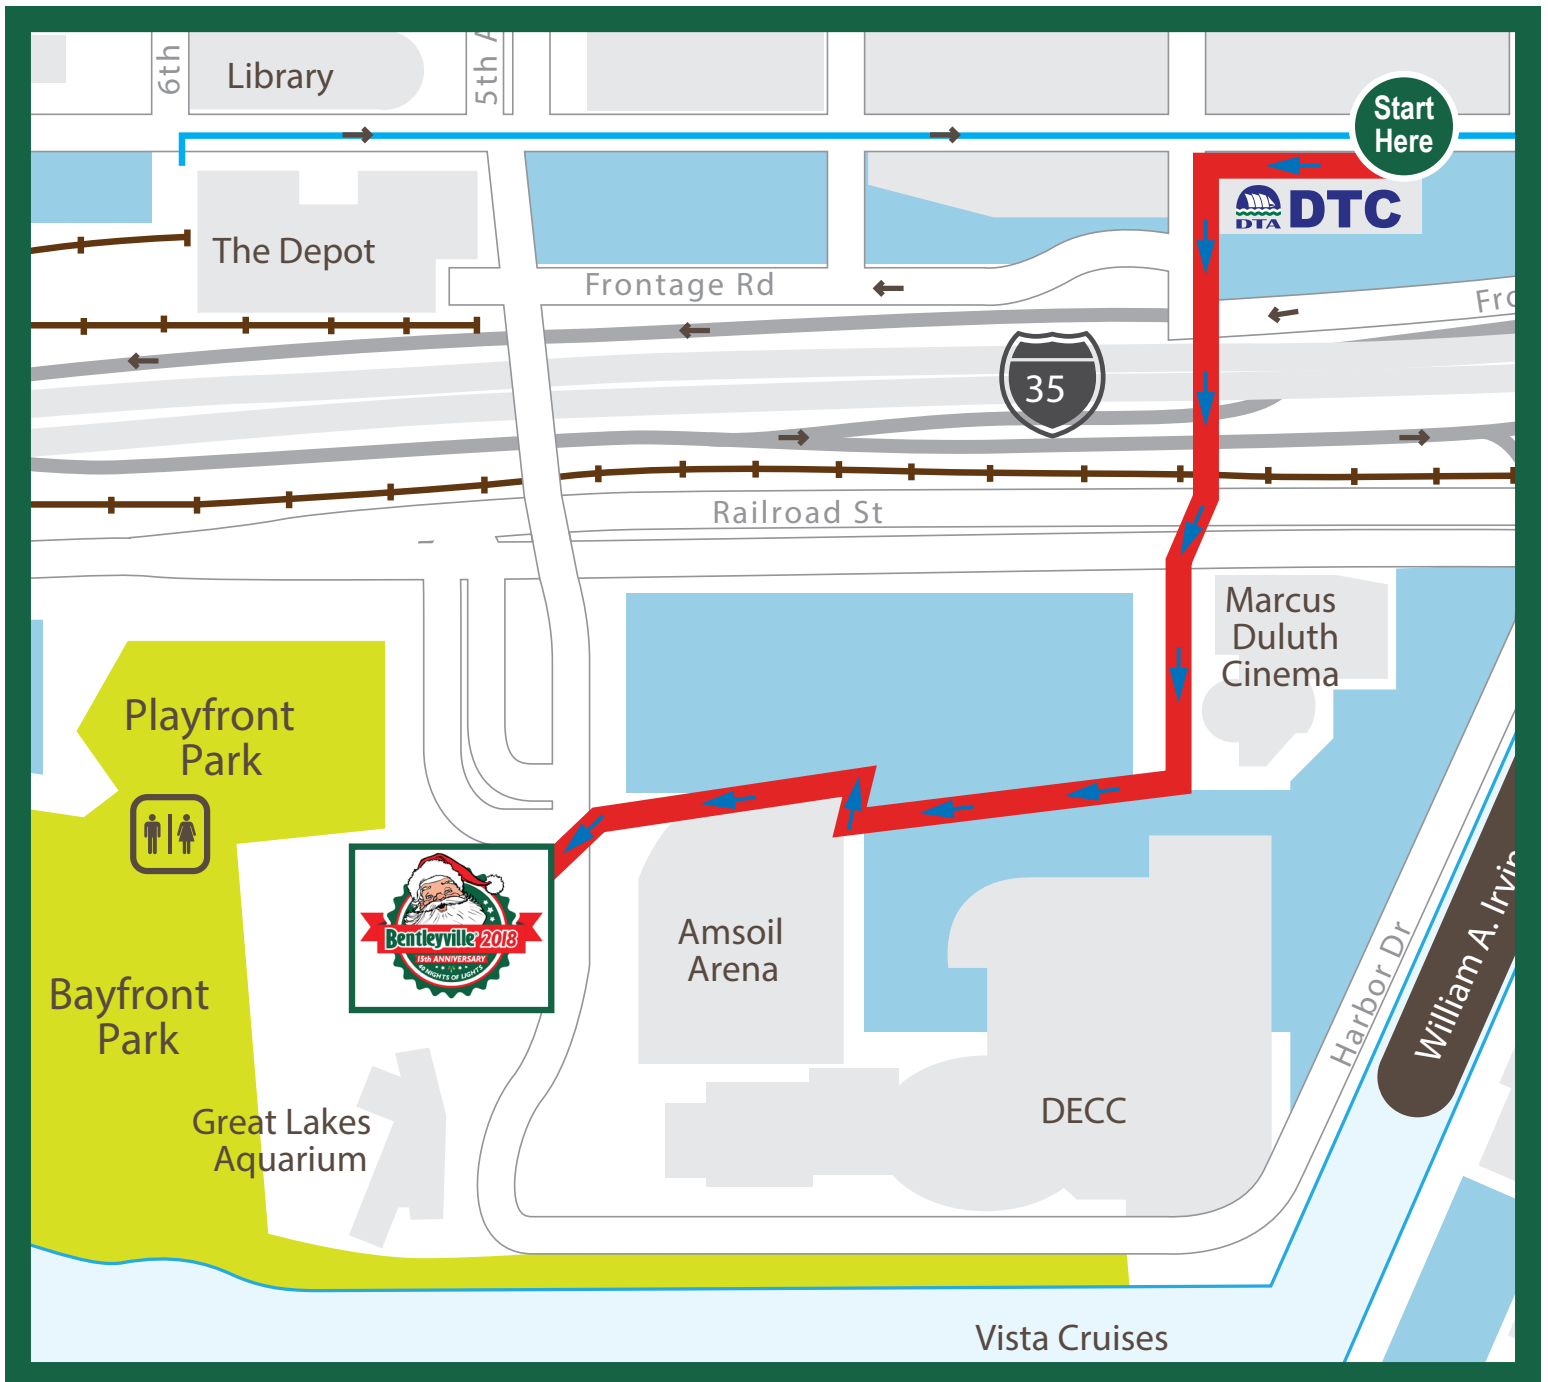

Bentleyville Walking Map from DTC

*Follow DTA Christmas Tree Trail
through Skywalk to Bentleyville*

218-722-7283

duluthtransit.com